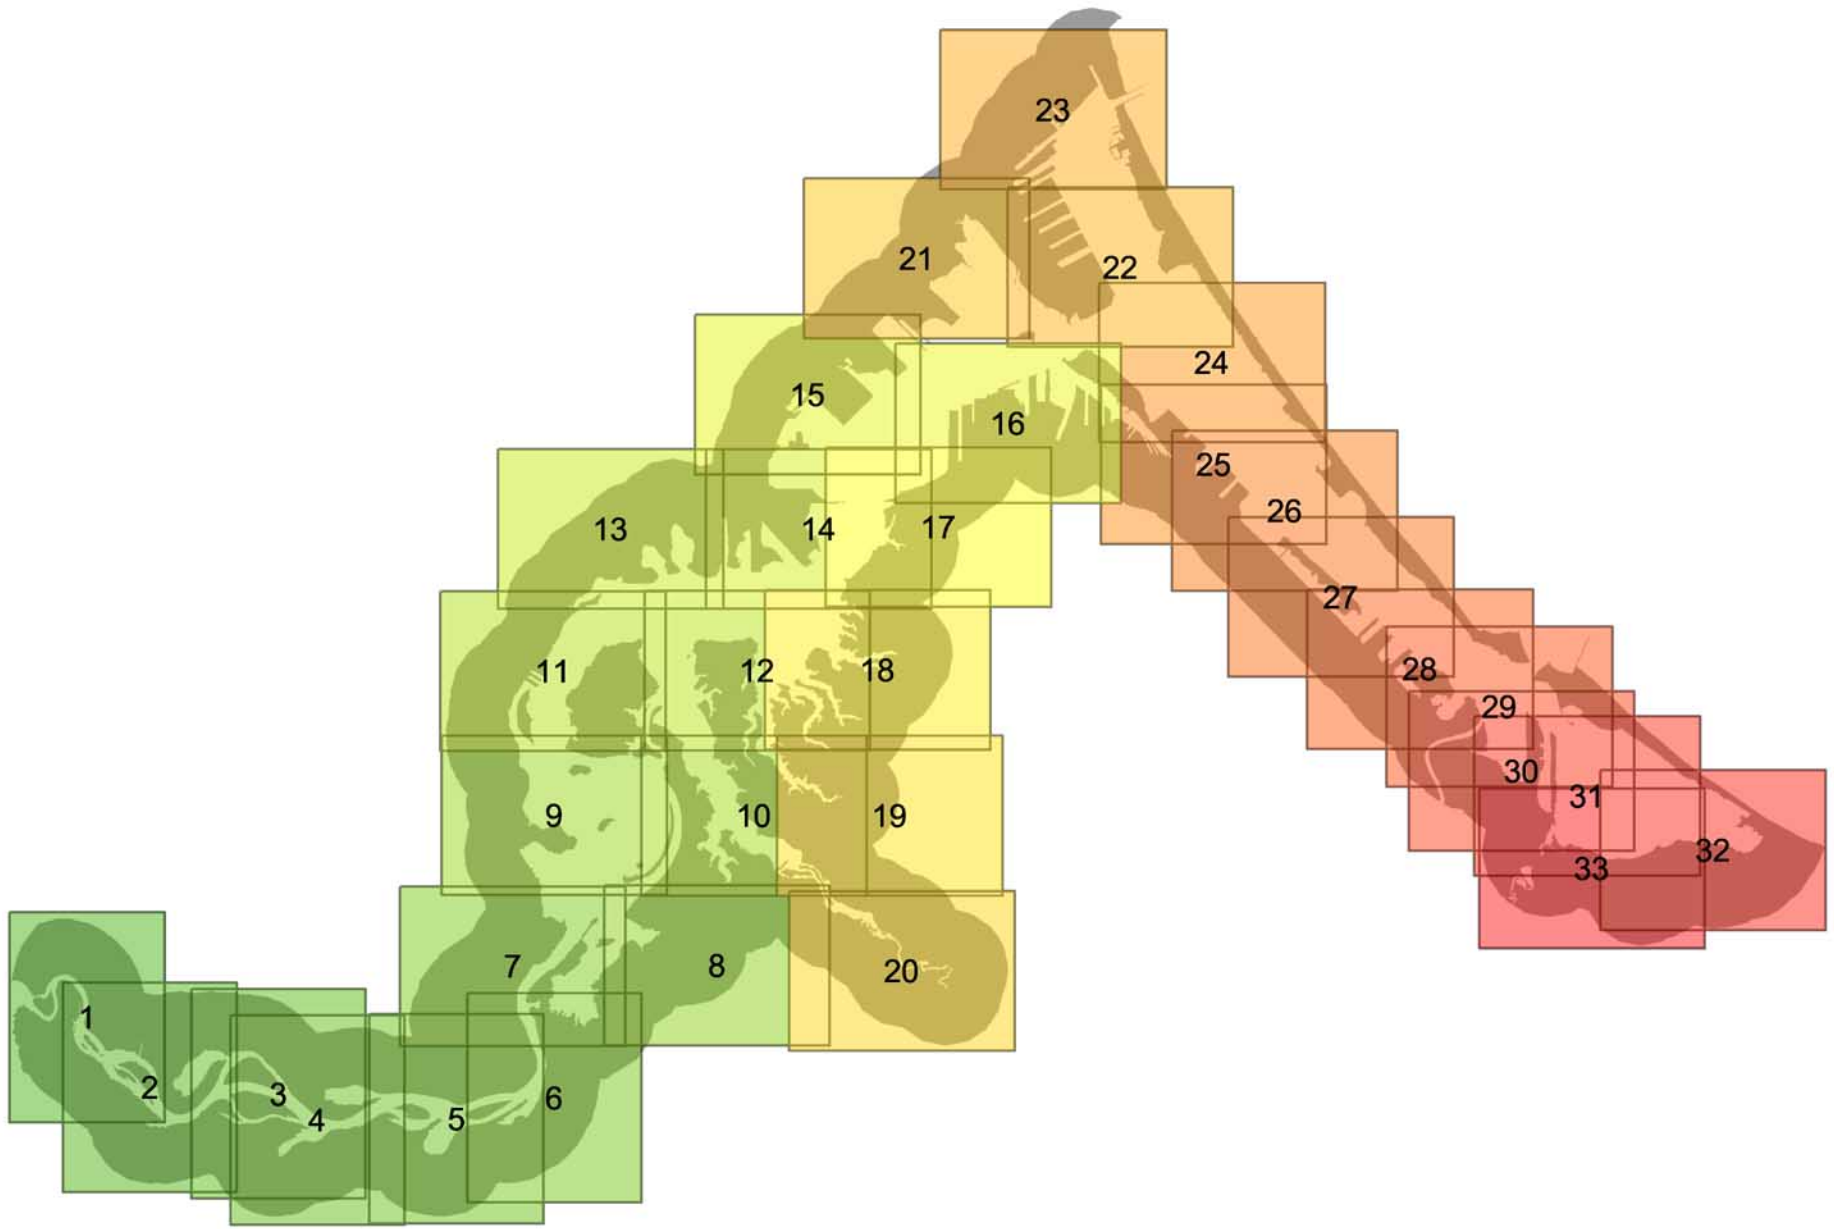

NOTE: MAP NUMBERS REPRESENT THE CENTER OF EACH MAP

St. Louis River Plant Communities and Aquatic Habitats Map Index

Map Created May 2002, COSE, Inc.